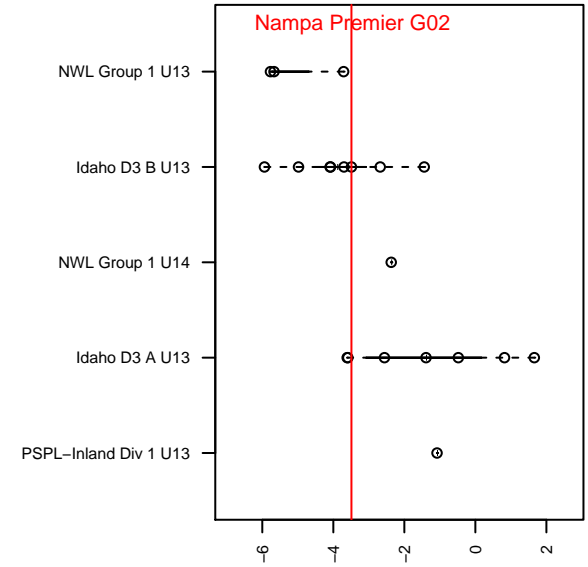

Nampa Premier G02

, ID
 G02 total strength=774
 attack=1.07 defense=0.78
 fall league = Idaho D3 B U13
 spr league = Spr Idaho D3 B U13

alt names used:
 NAMPA PREMIER U13G
 NAMPA PREMIER SC TXMIST
 NAMPA PREMIER SC U13G TXIMIST

Venues played:
 2015 Idaho D3 B U13
 2015 FC Nova Fall Showcase U13G Puma
 2015 Spr Idaho D3 B U13

Nampa Premier G02
 Dots are actual minus expected GF (blue circles) and GA (red triangles).
 Blue line is smoothed change in attack strength. Red is smoothed change in defense strength.

**attack and defense variance (black dot)
relative to other teams
and top 10 in region**

**attack and defense rating
relative to others at age
and all opponents in last 13 months**

Performance relative to 13 month average